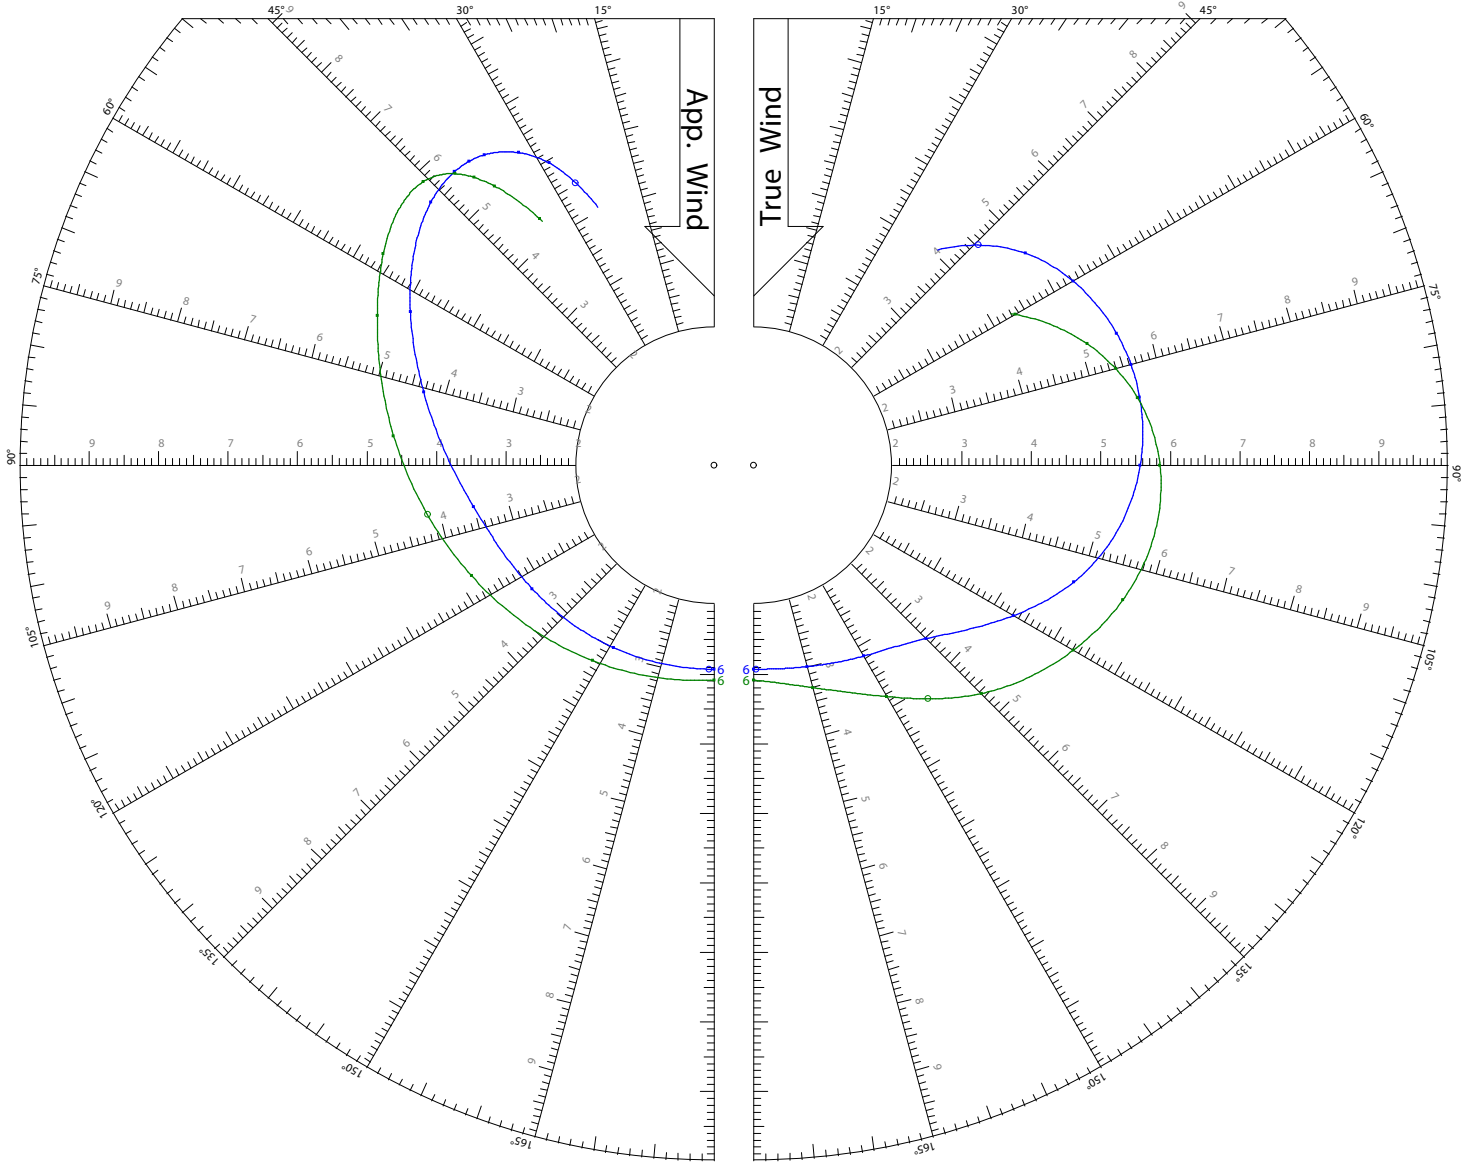

World Leader in Rating Technology

Speed Guide

TWS: 6 kts

Jib

Symmetric Spinnaker