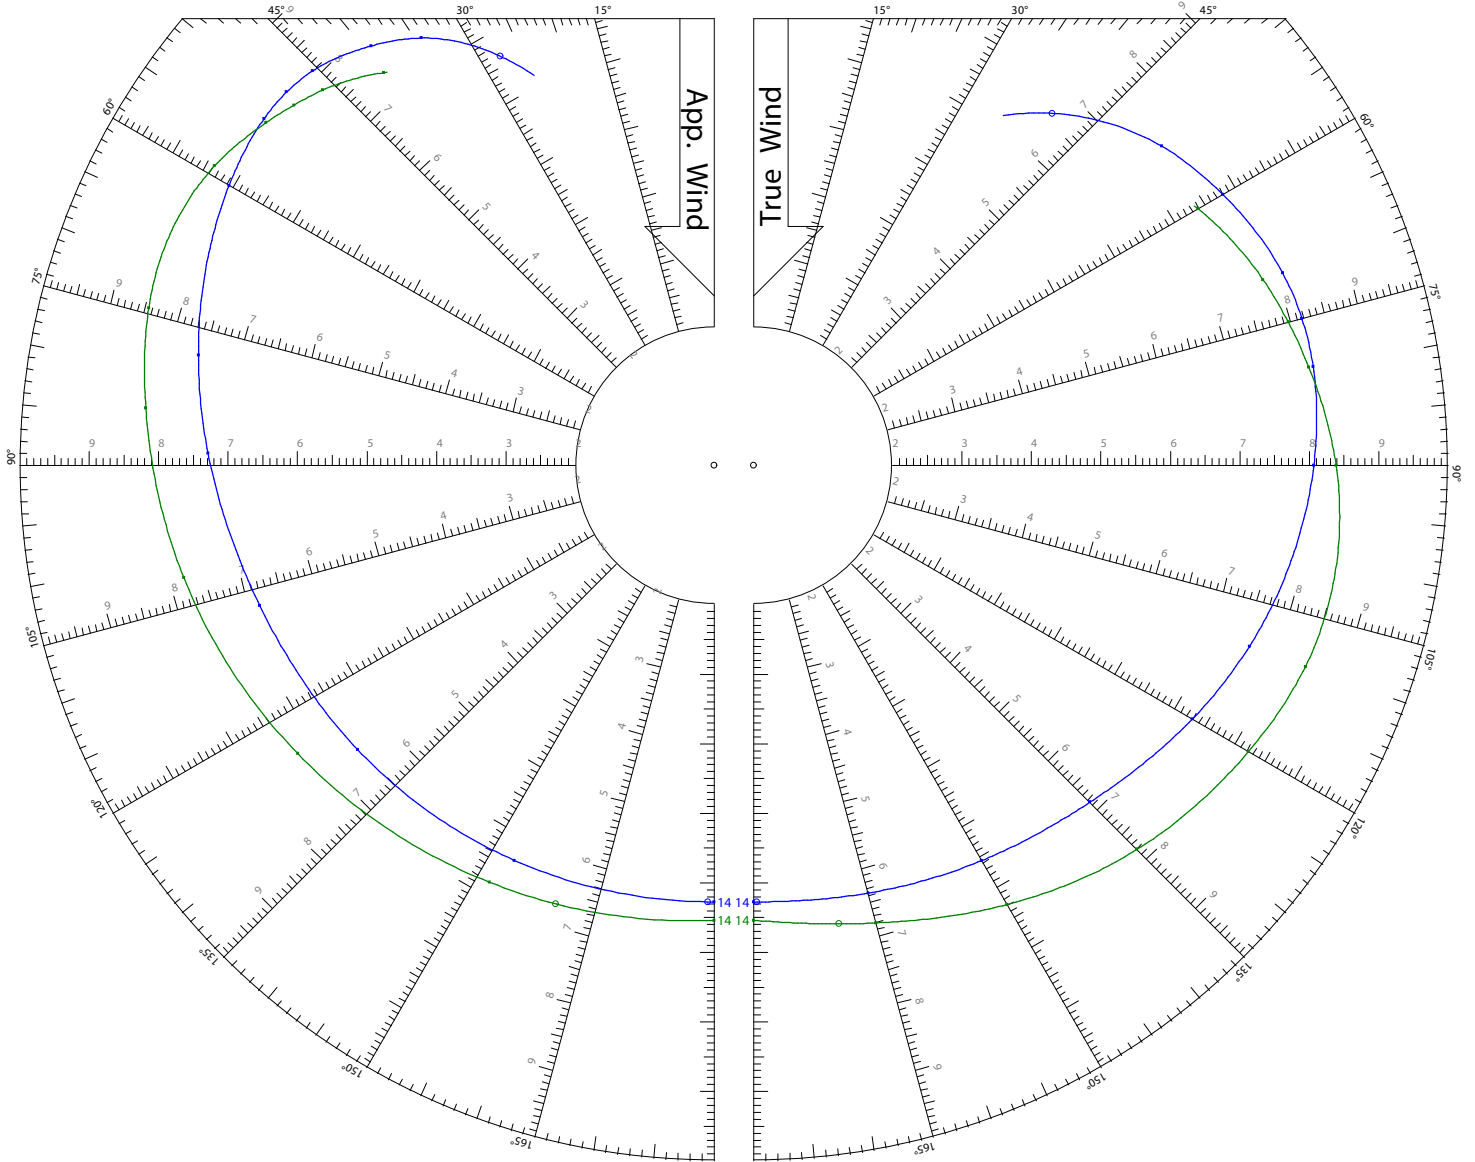

World Leader in Rating Technology

Speed Guide

TWS: 14 kts

Jib

Symmetric Spinnaker