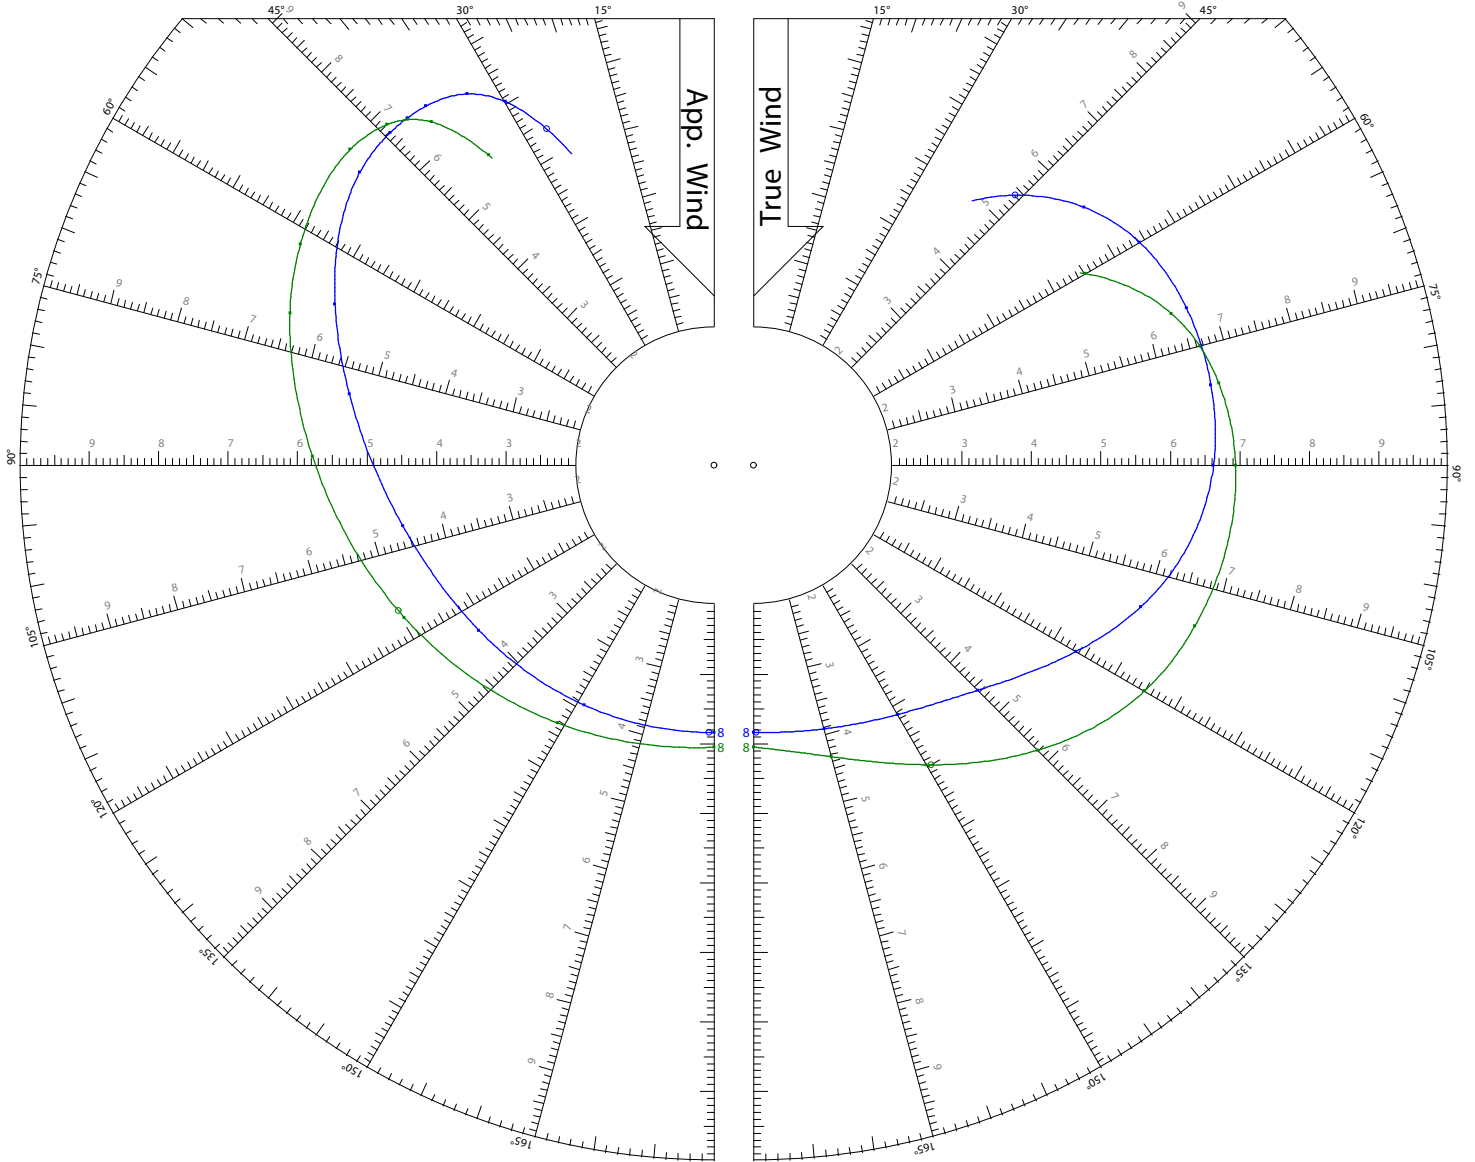

World Leader in Rating Technology

Speed Guide

TWS: 8 kts

Jib

Symmetric Spinnaker