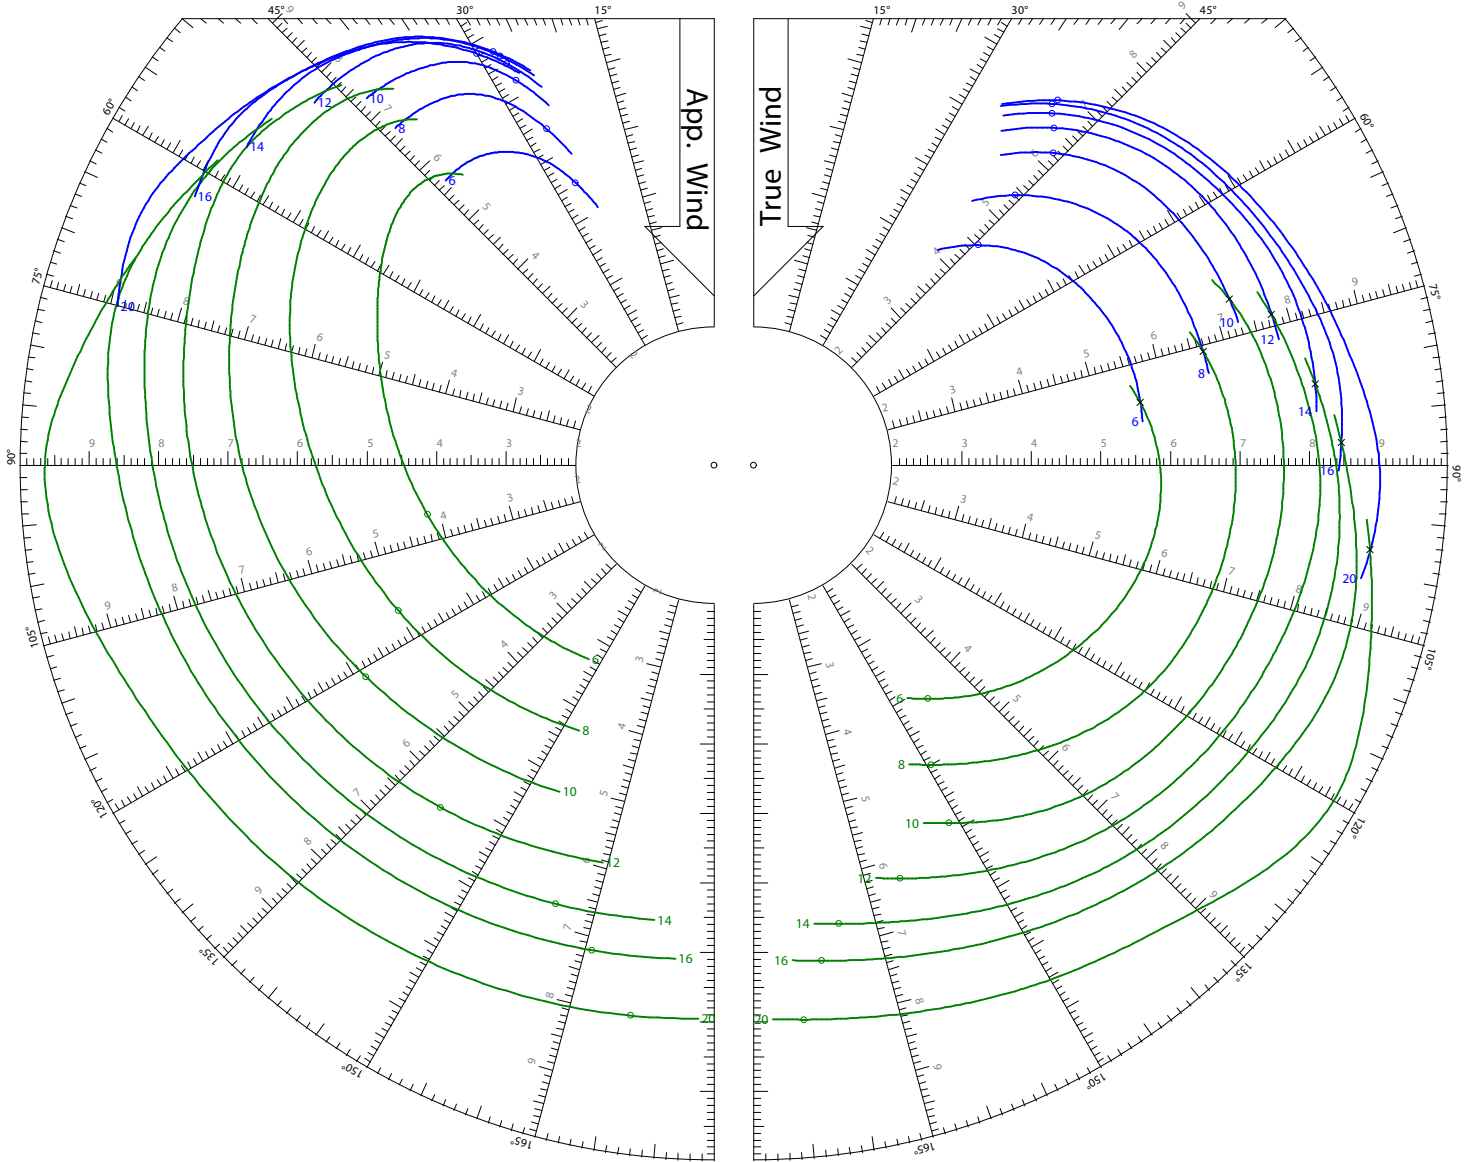

# Speed Guide

TWS: 6, 8, 10, 12, 14, 16, 20 kts

Jib

Symmetric Spinnaker

World Leader in Rating Technology