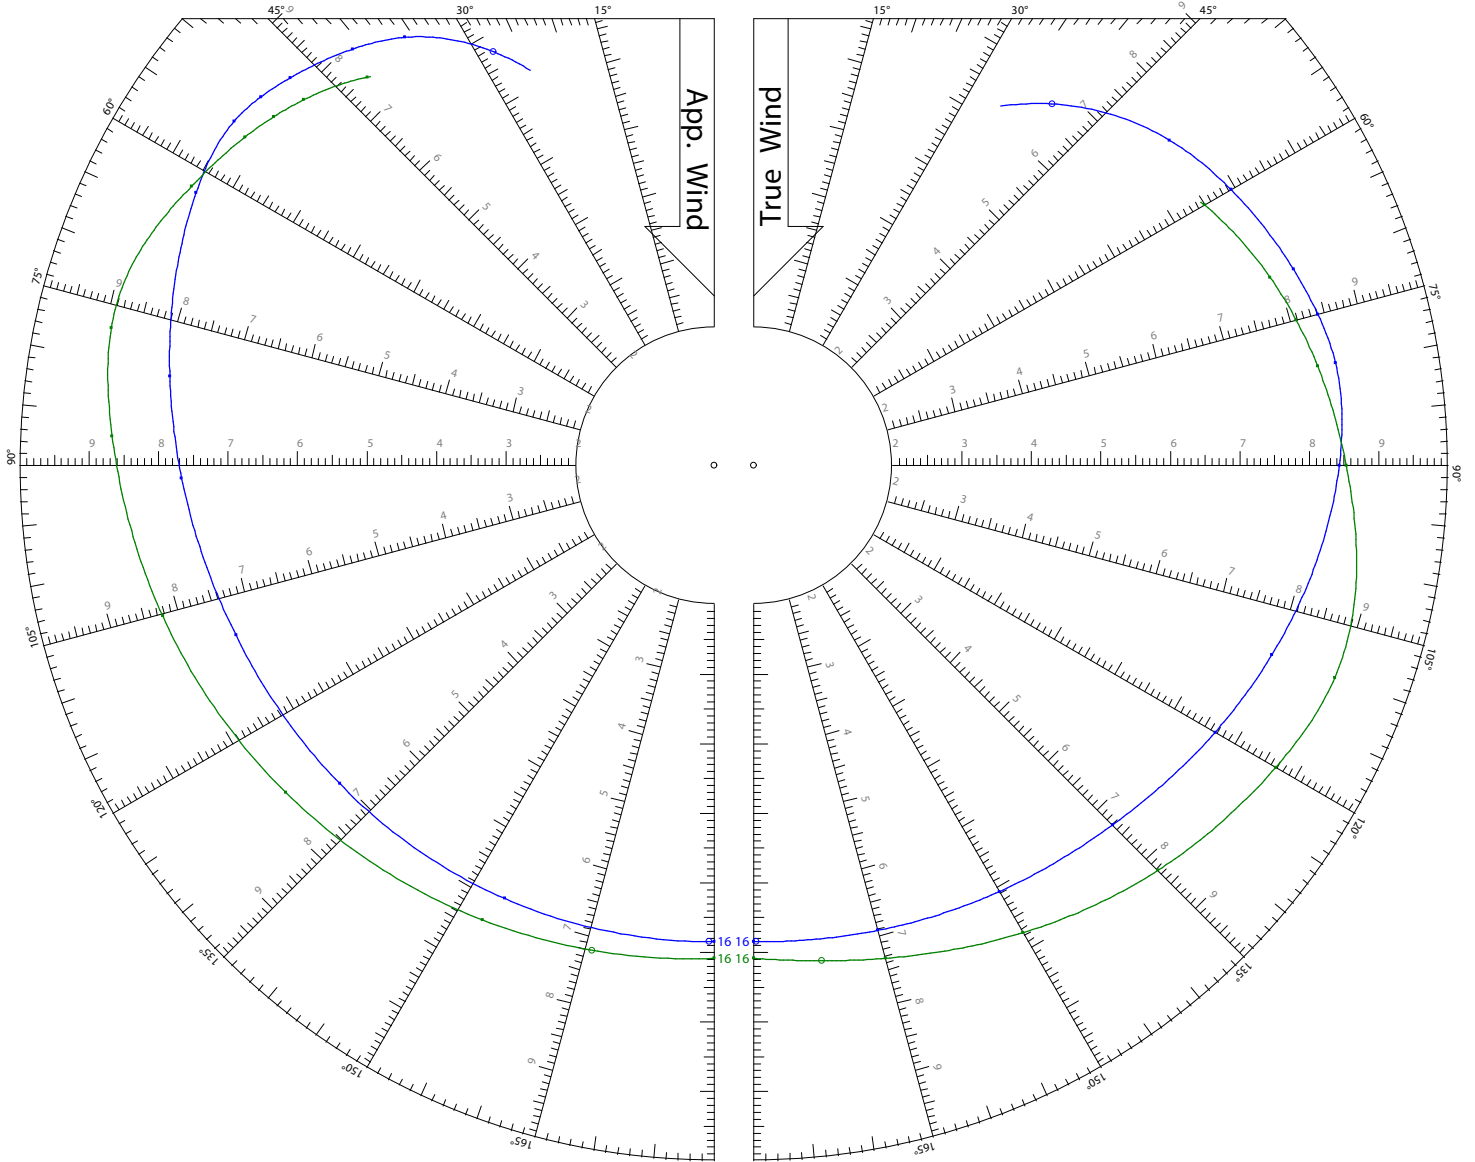

World Leader in Rating Technology

Speed Guide

TWS: 16 kts

Jib

Symmetric Spinnaker