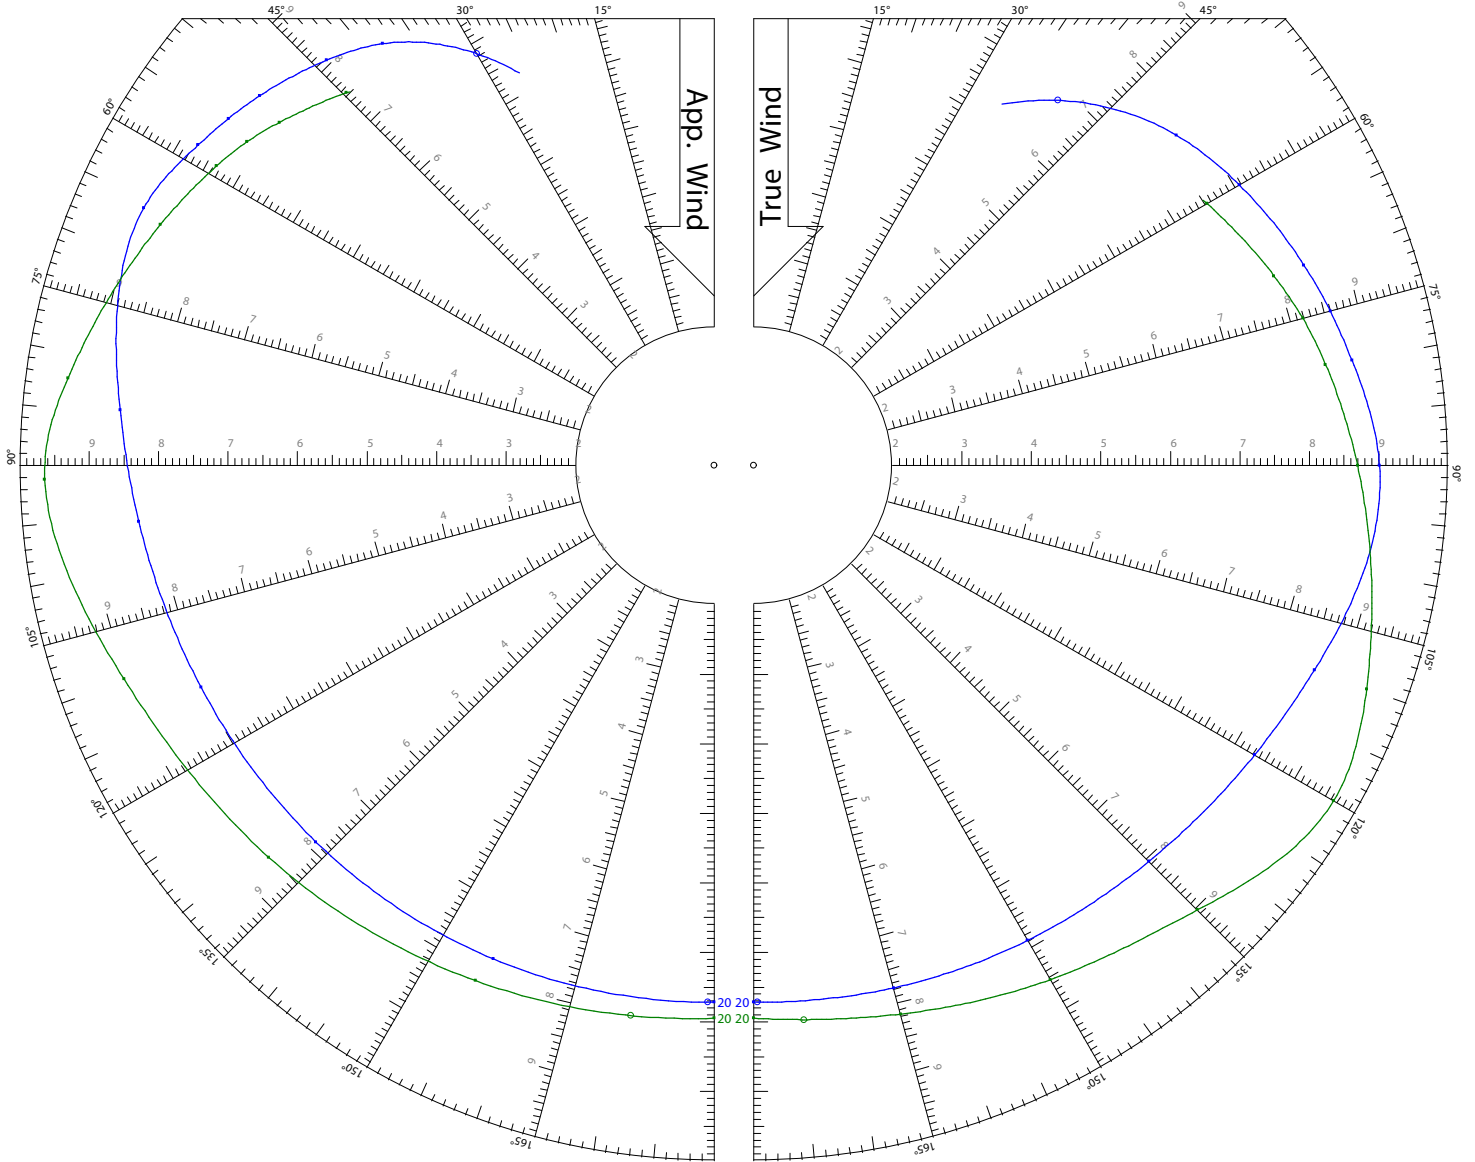

World Leader in Rating Technology

Speed Guide

TWS: 20 kts

Jib

Symmetric Spinnaker