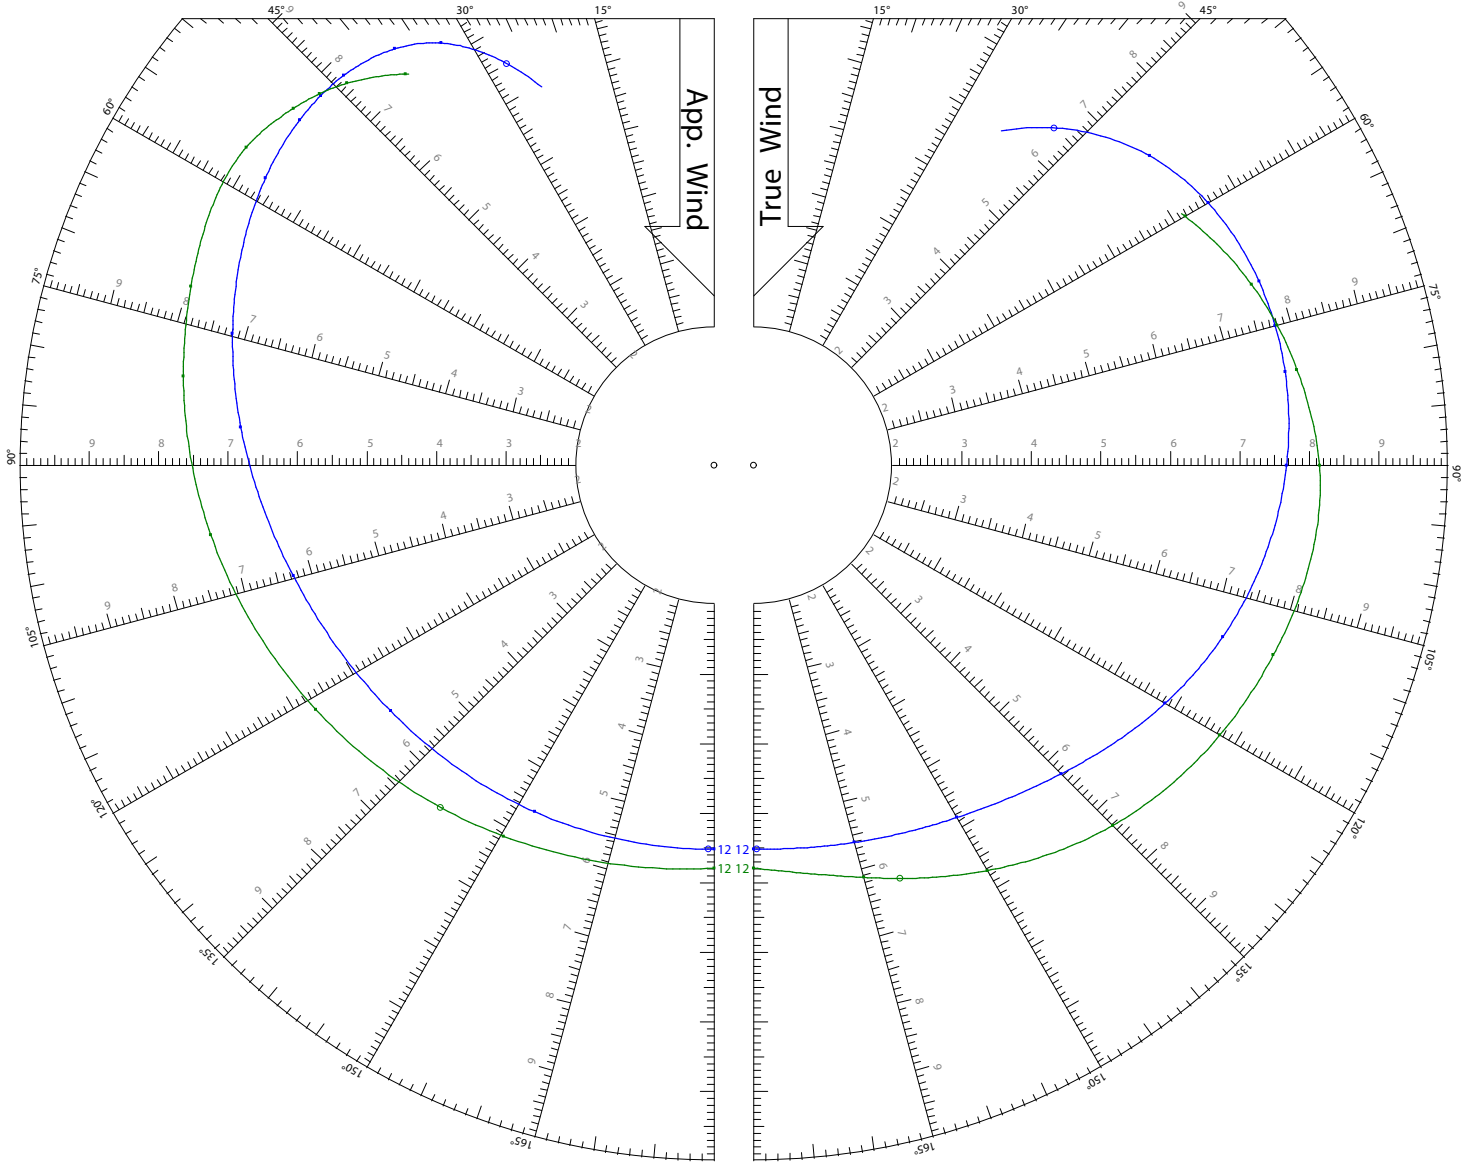

World Leader in Rating Technology

Speed Guide

TWS: 12 kts

Jib

Symmetric Spinnaker