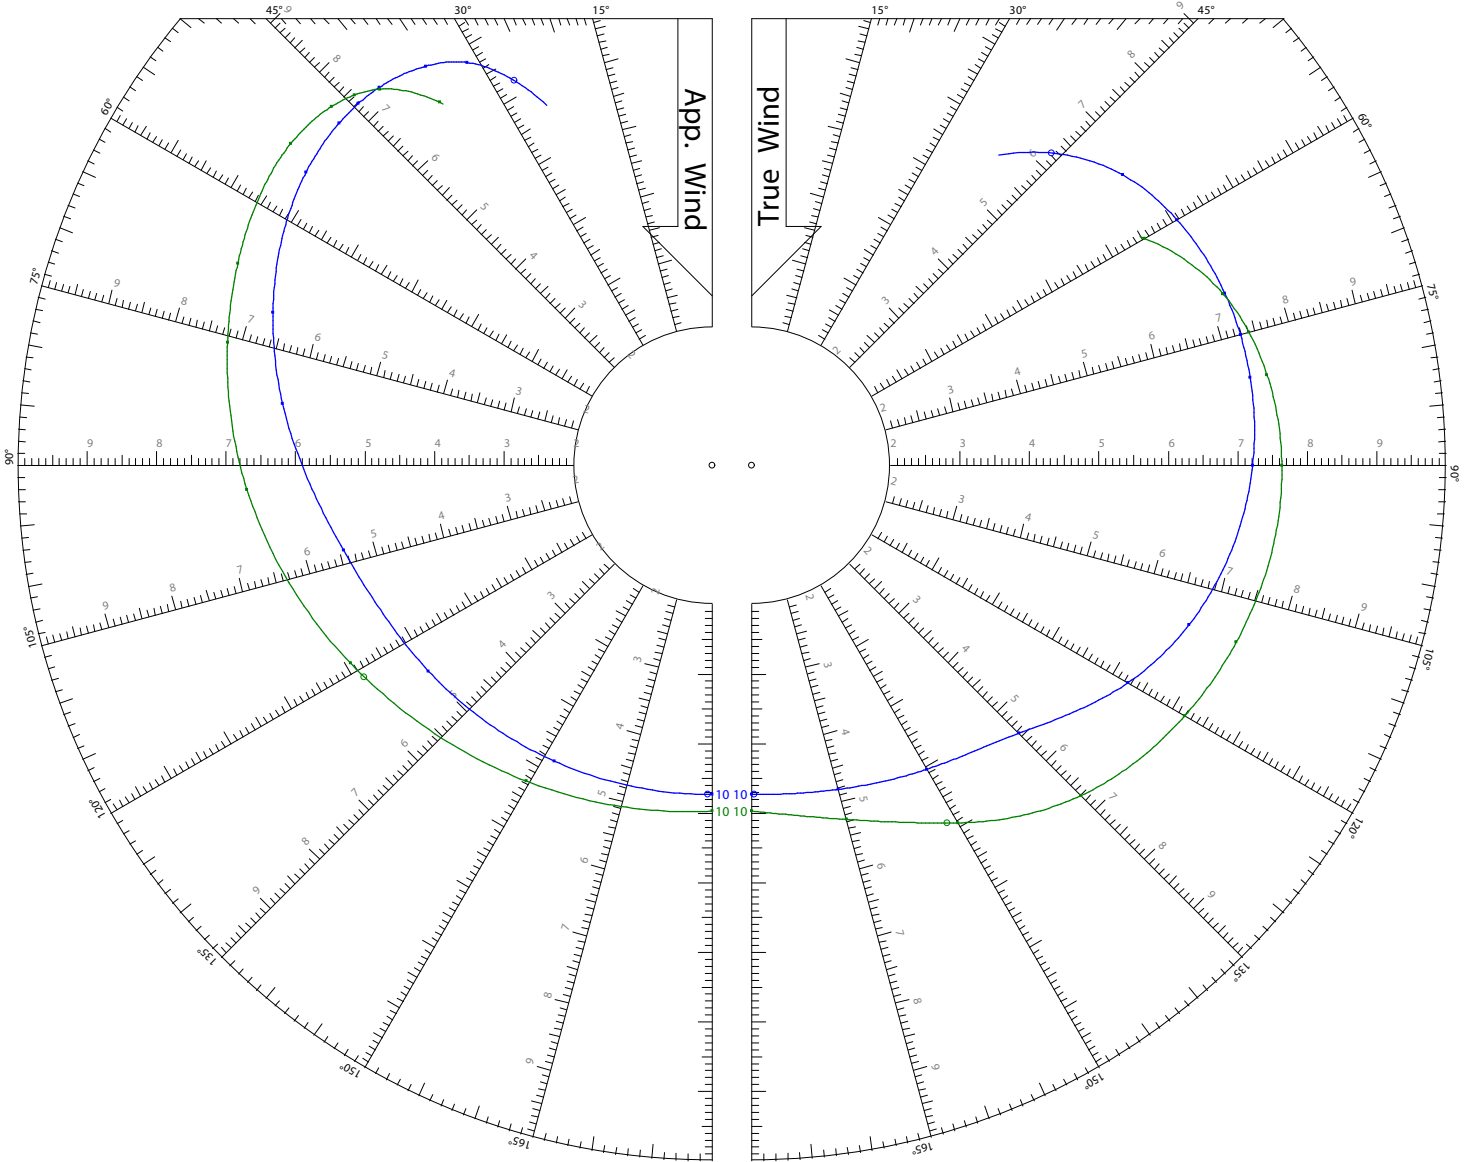

ORC

World Leader in Rating Technology

Speed Guide

TWS: 10 kts

Jib

Symmetric Spinnaker