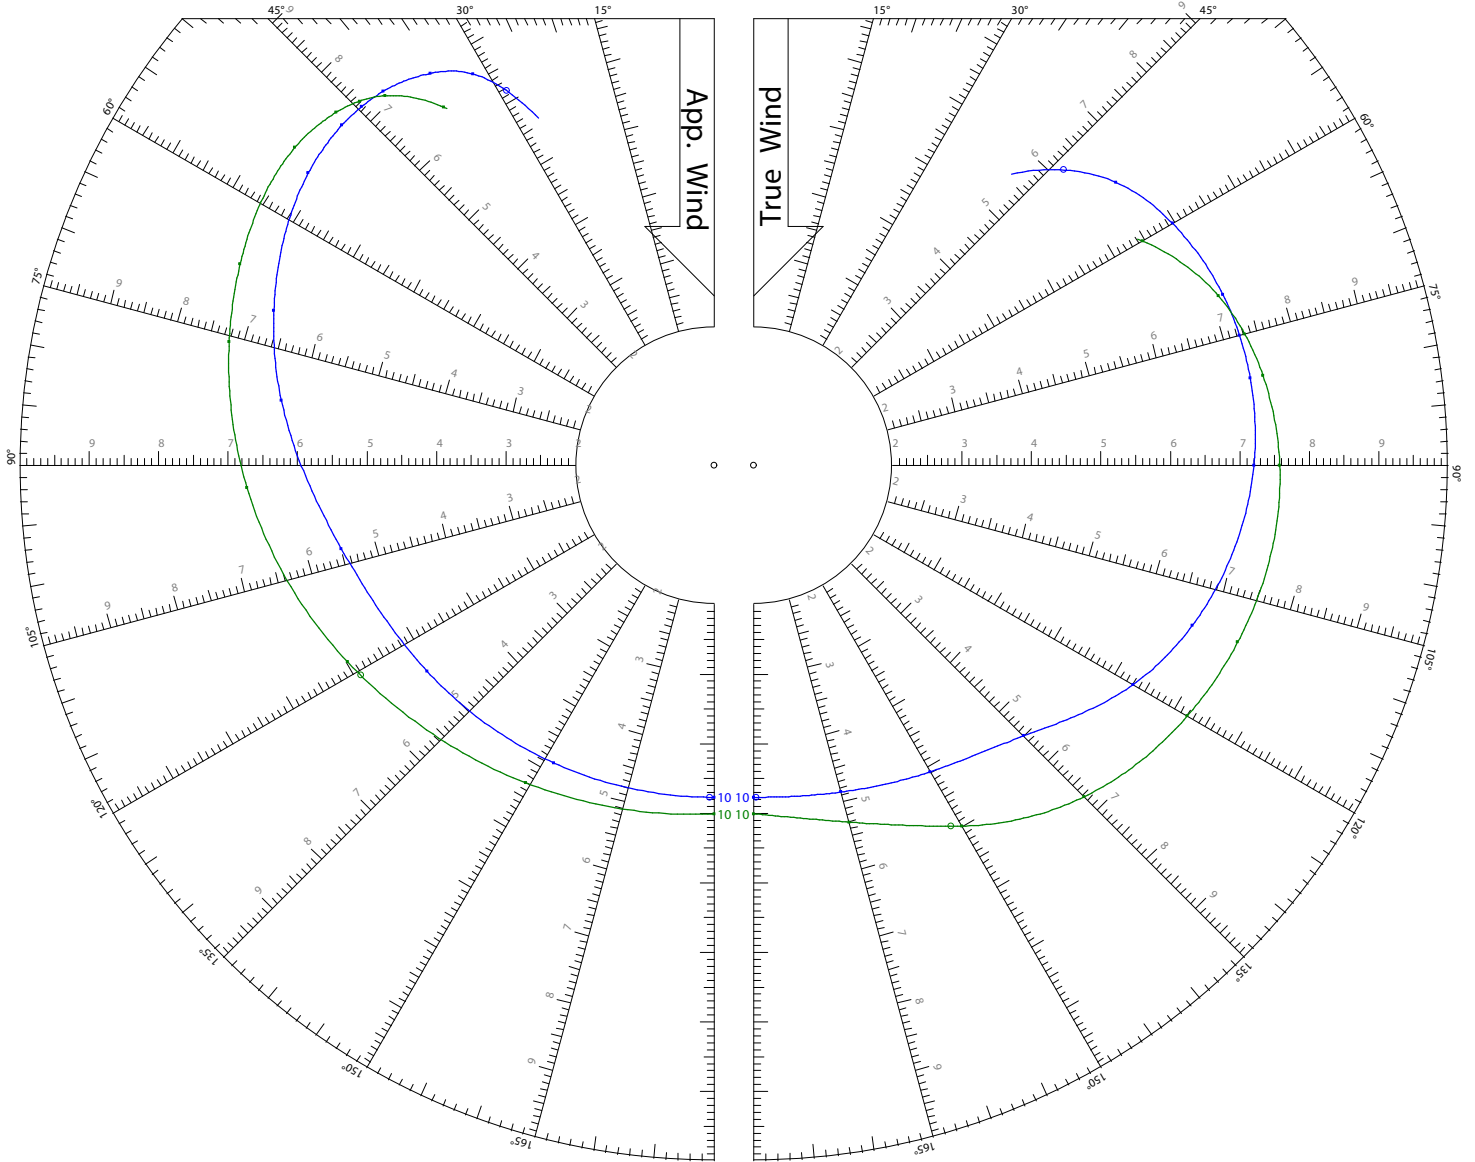

World Leader in Rating Technology

Speed Guide

TWS: 10 kts

Jib

Symmetric Spinnaker