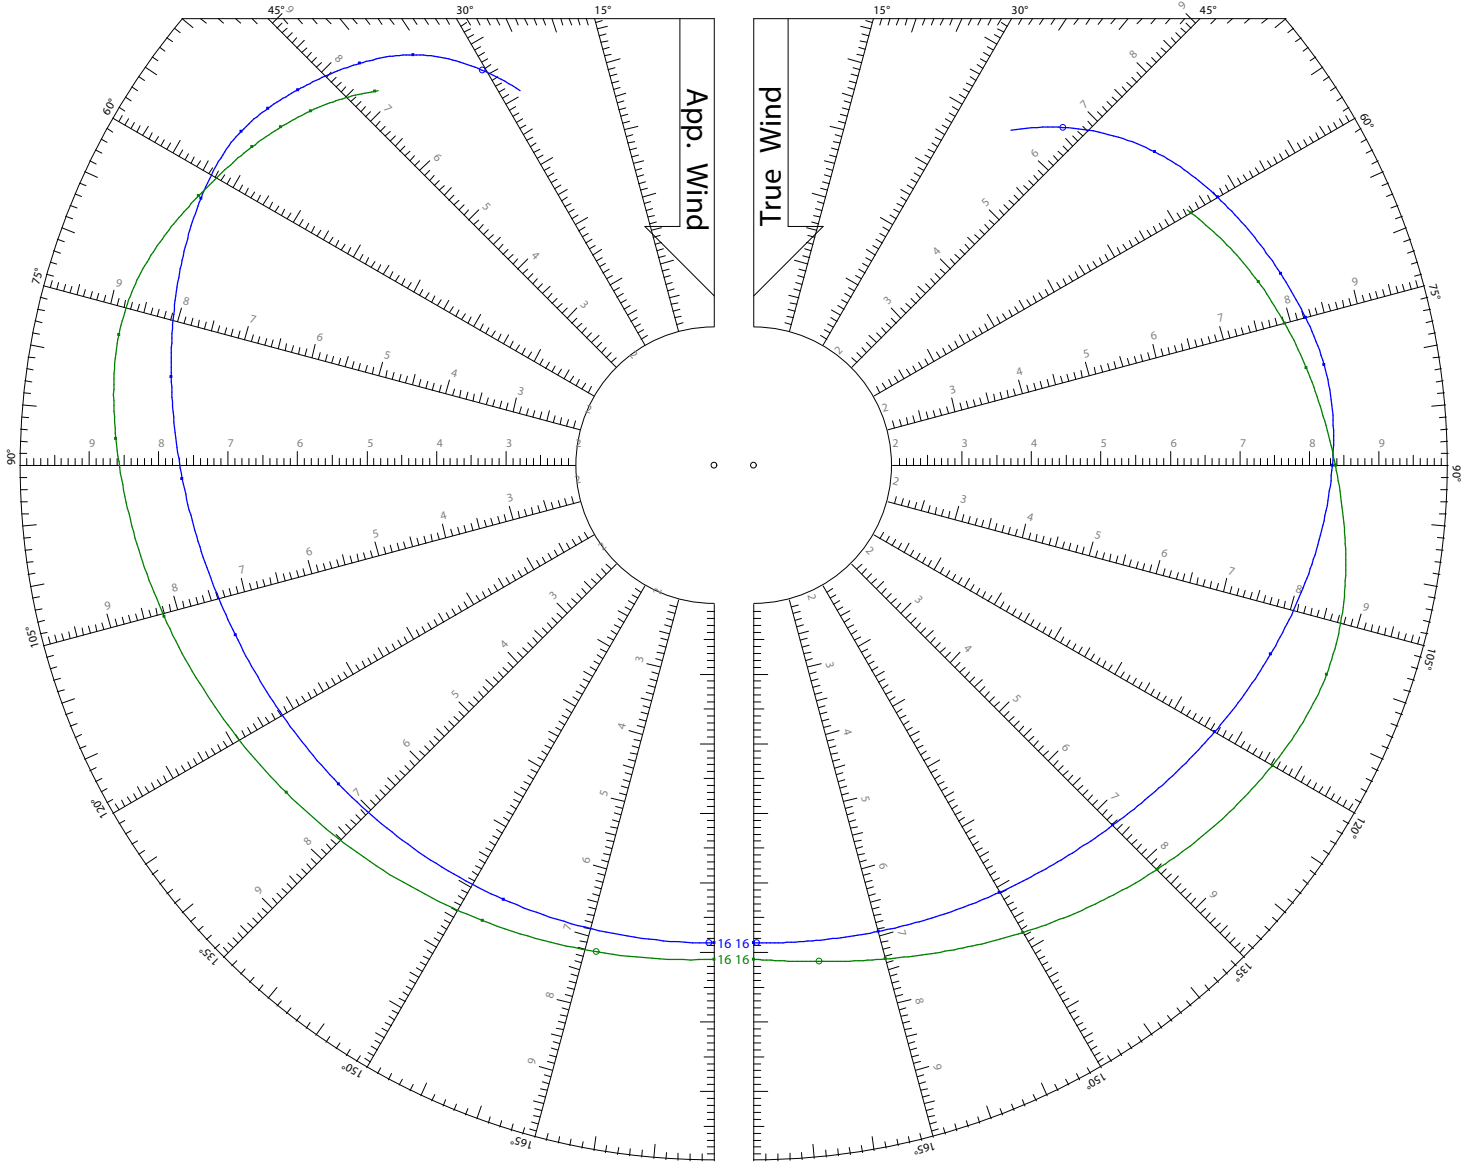

World Leader in Rating Technology

Speed Guide

TWS: 16 kts

Jib

Symmetric Spinnaker