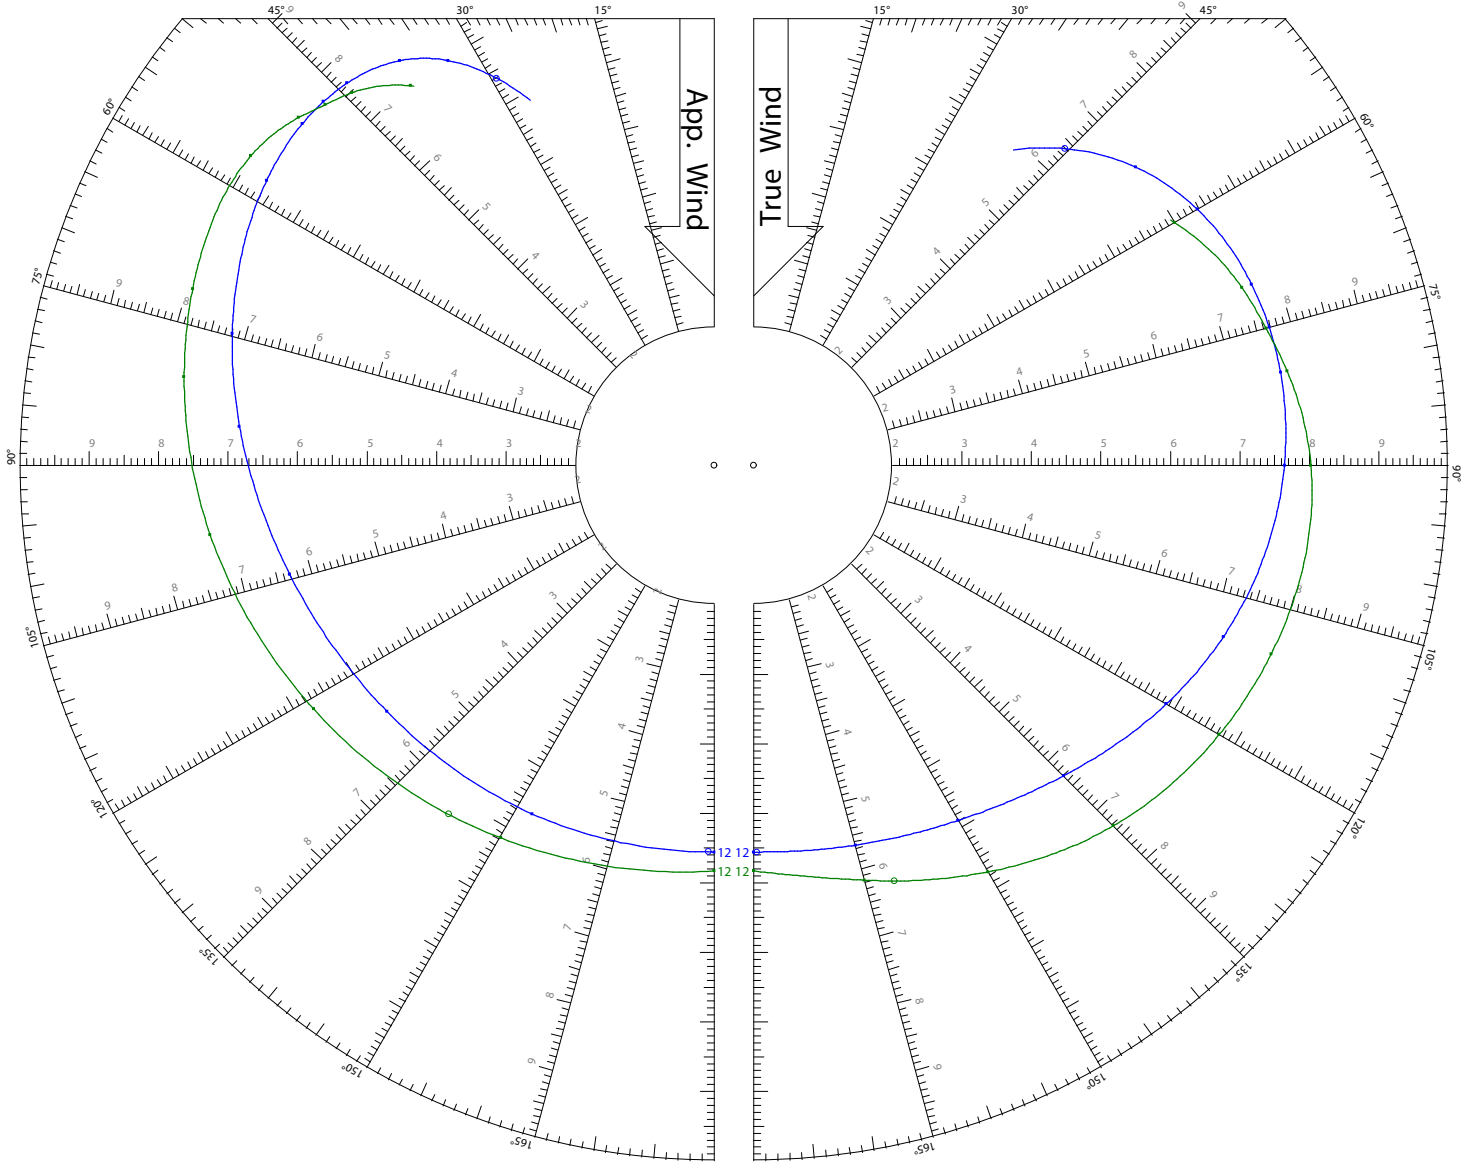

World Leader in Rating Technology

Speed Guide

TWS: 10 kts

Jib

Symmetric Spinnaker

World Leader in Rating Technology

Speed Guide

TWS: 12 kts