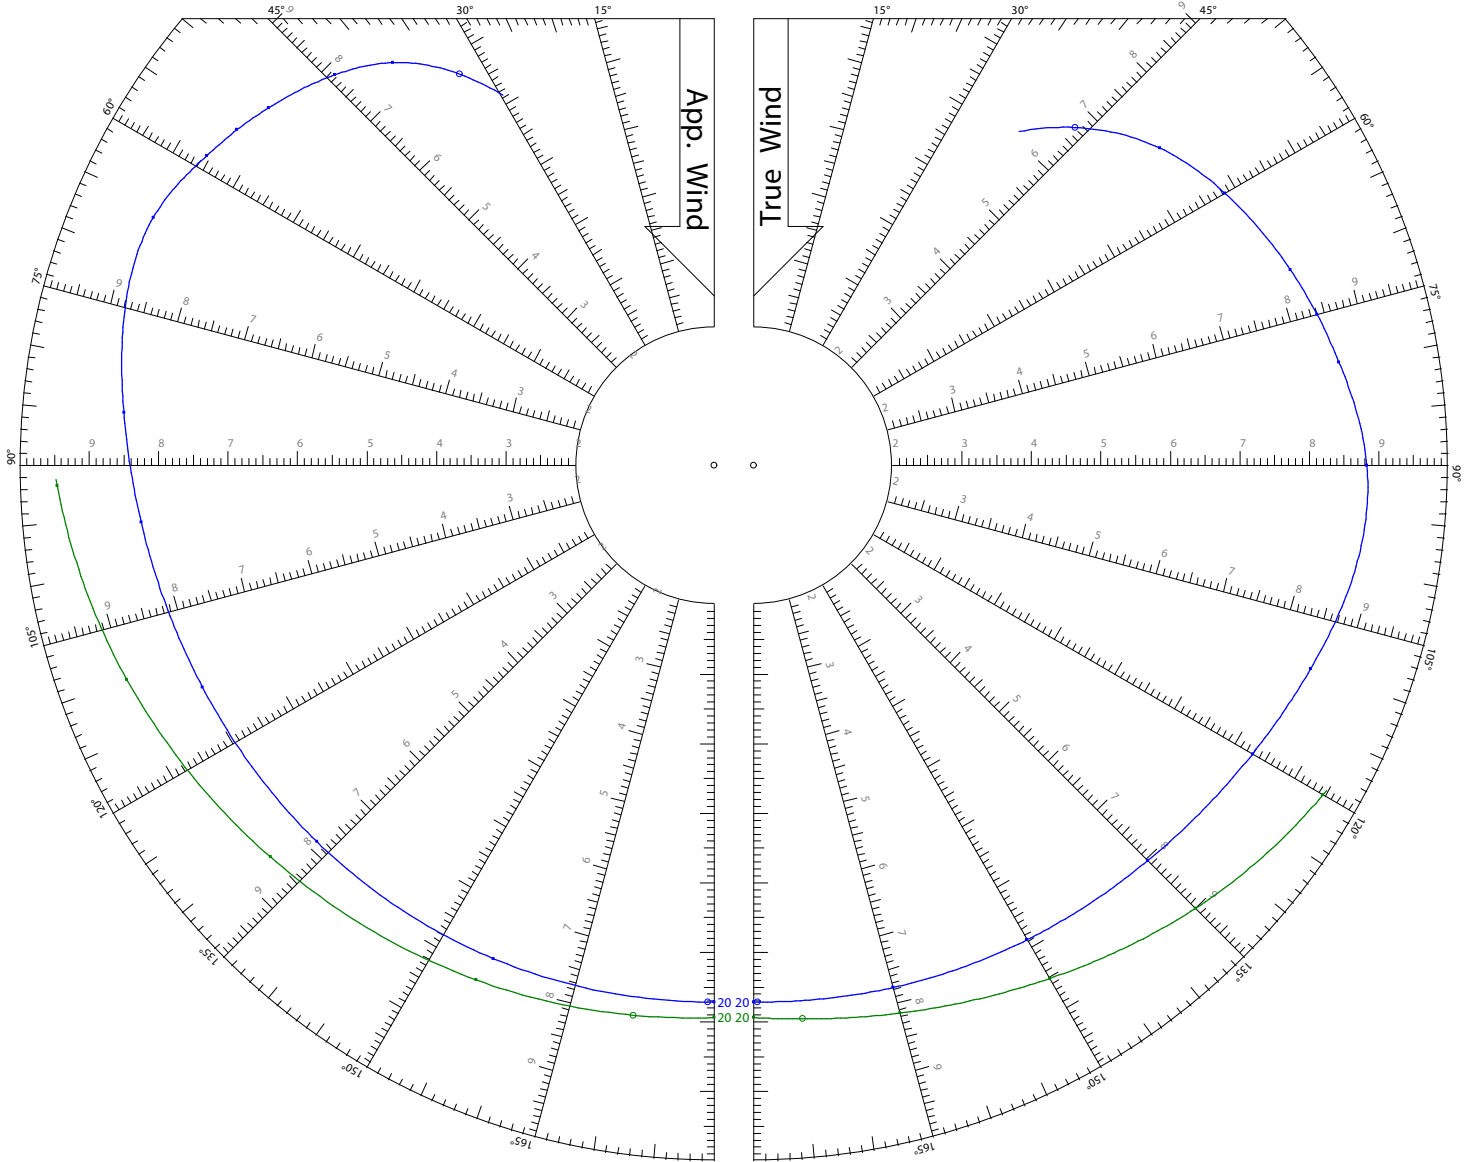

Speed Guide

TWS: 16 kts

Jib

Symmetric Spinnaker

World Leader in Rating Technology

Speed Guide

TWS: 20 kts

Jib