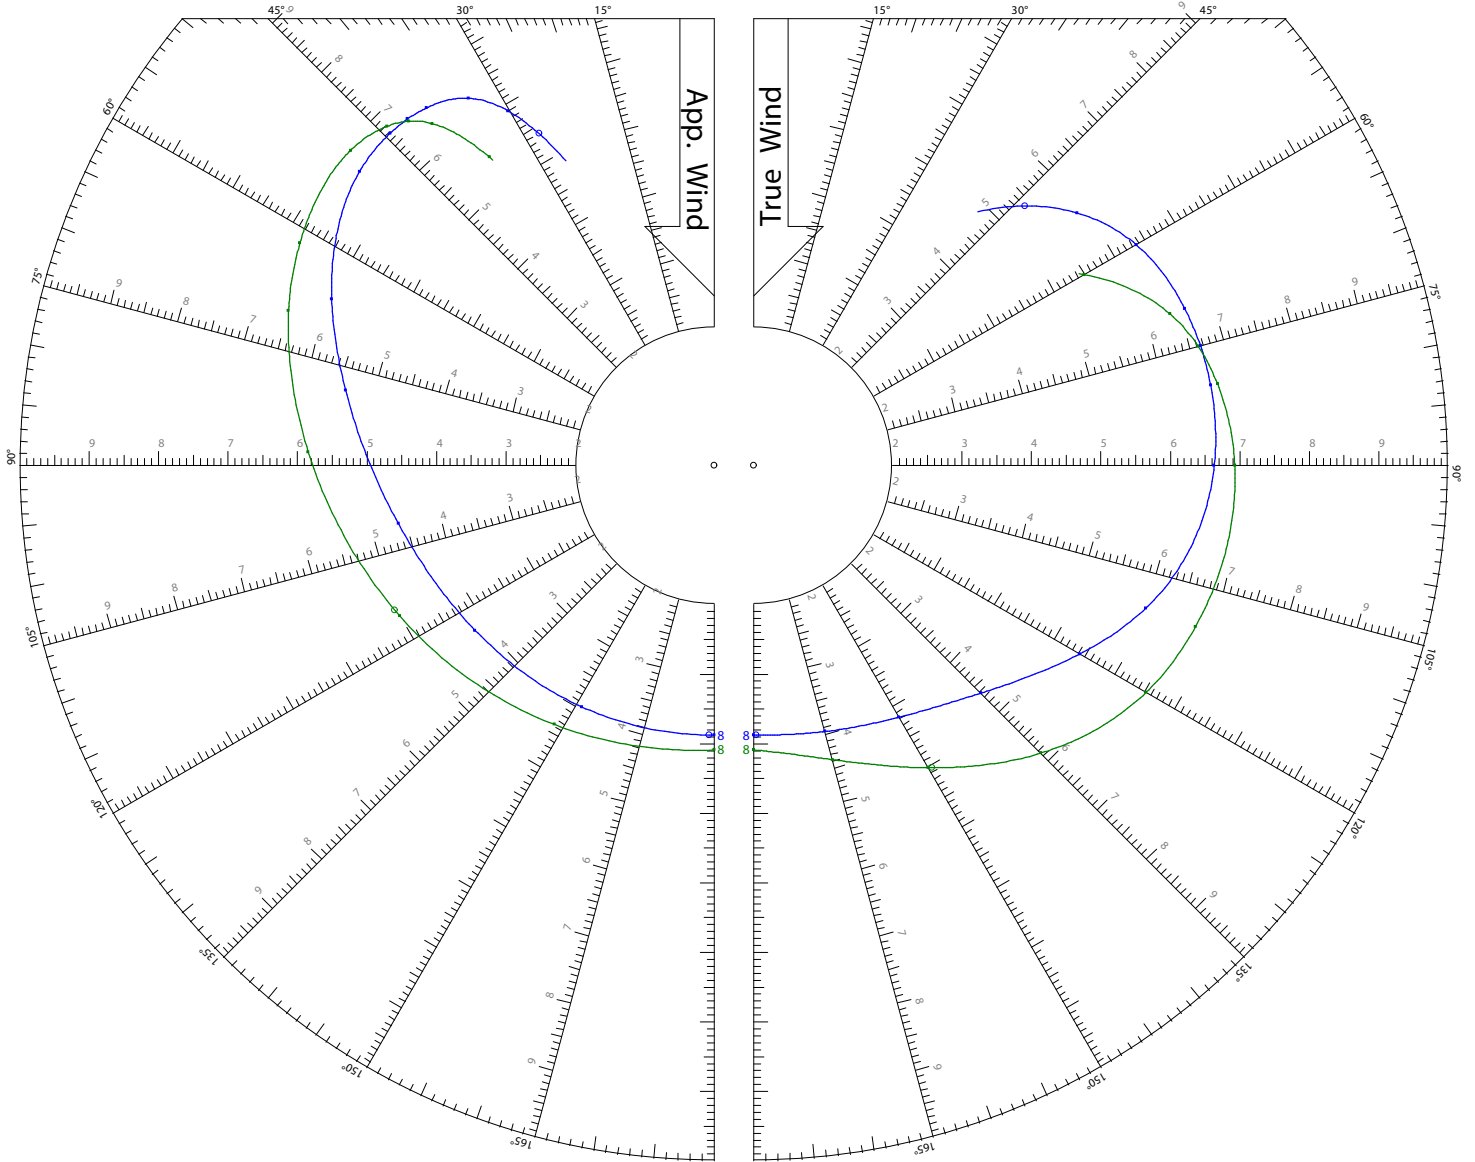

TWS: 6 kts

Jib

Symmetric Spinnaker

World Leader in Rating Technology

Speed Guide

TWS: 8 kts

Jib

Symmetric Spinnaker