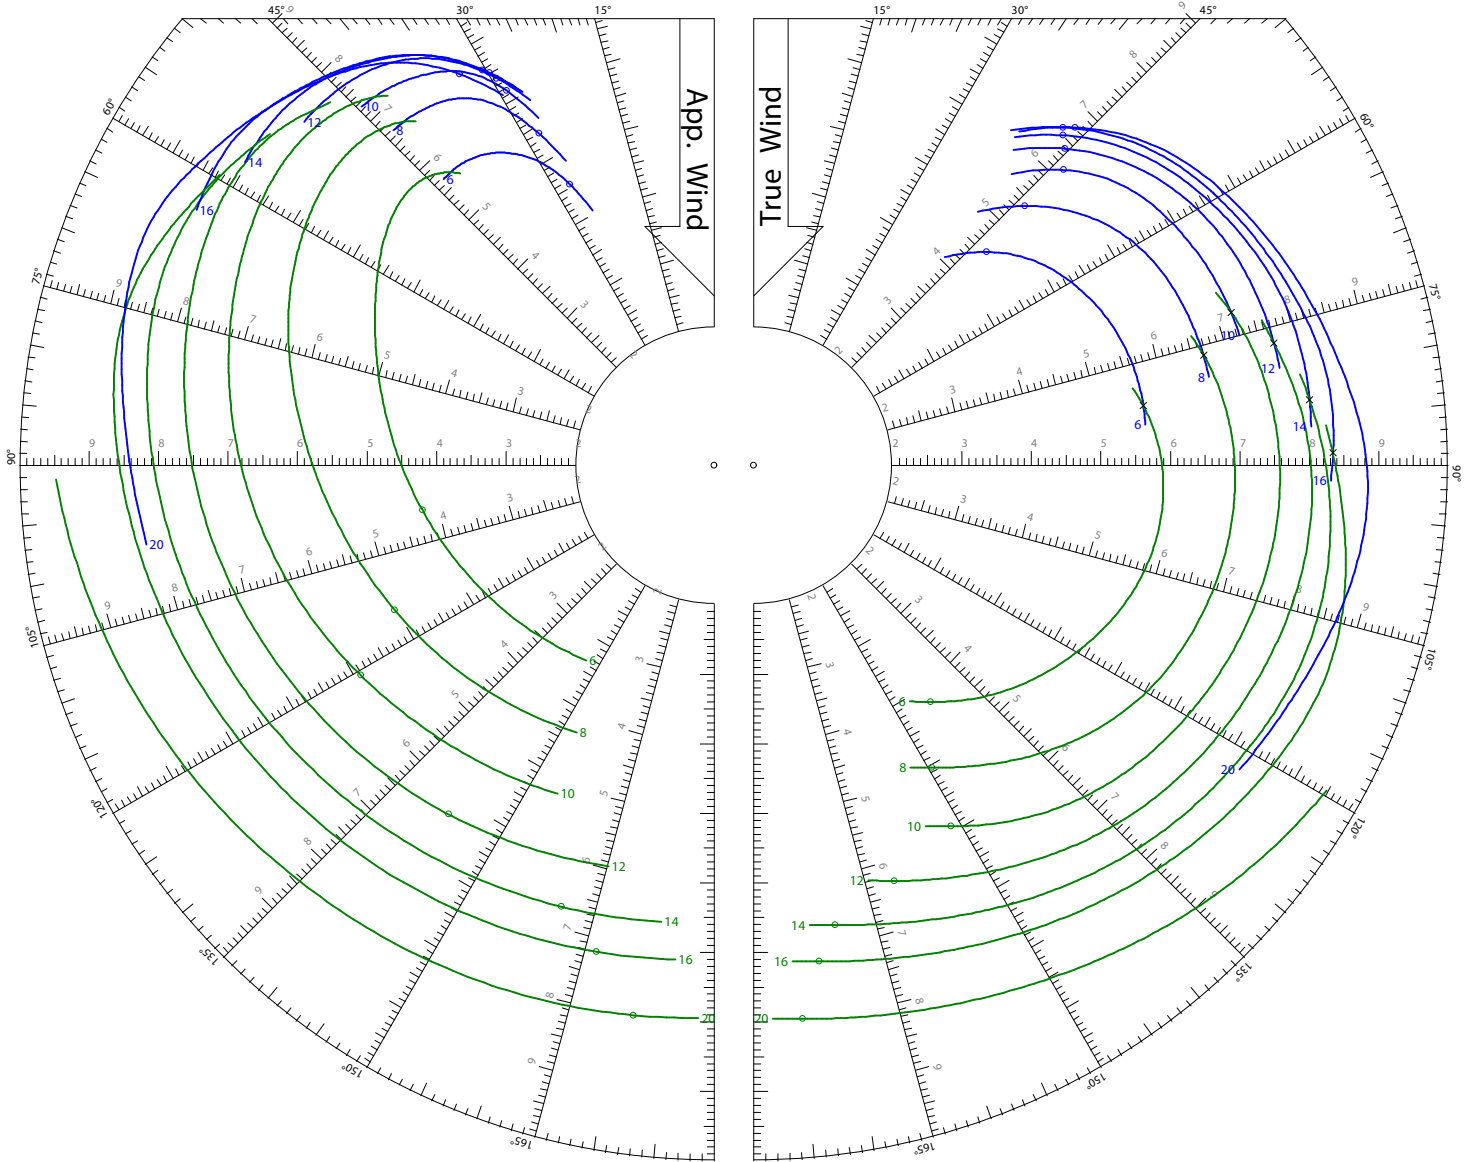

World Leader in Rating Technology

Speed Guide

TWS: 6, 8, 10, 12, 14, 16, 20 kts

Jib

Symmetric Spinnaker

ORC

World Leader in Rating Technology

Speed Guide

TWS: 6 kts

Jib

Symmetric Spinnaker

World Leader in Rating Technology

Speed Guide

TWS: 8 kts

Jib

Symmetric Spinnaker