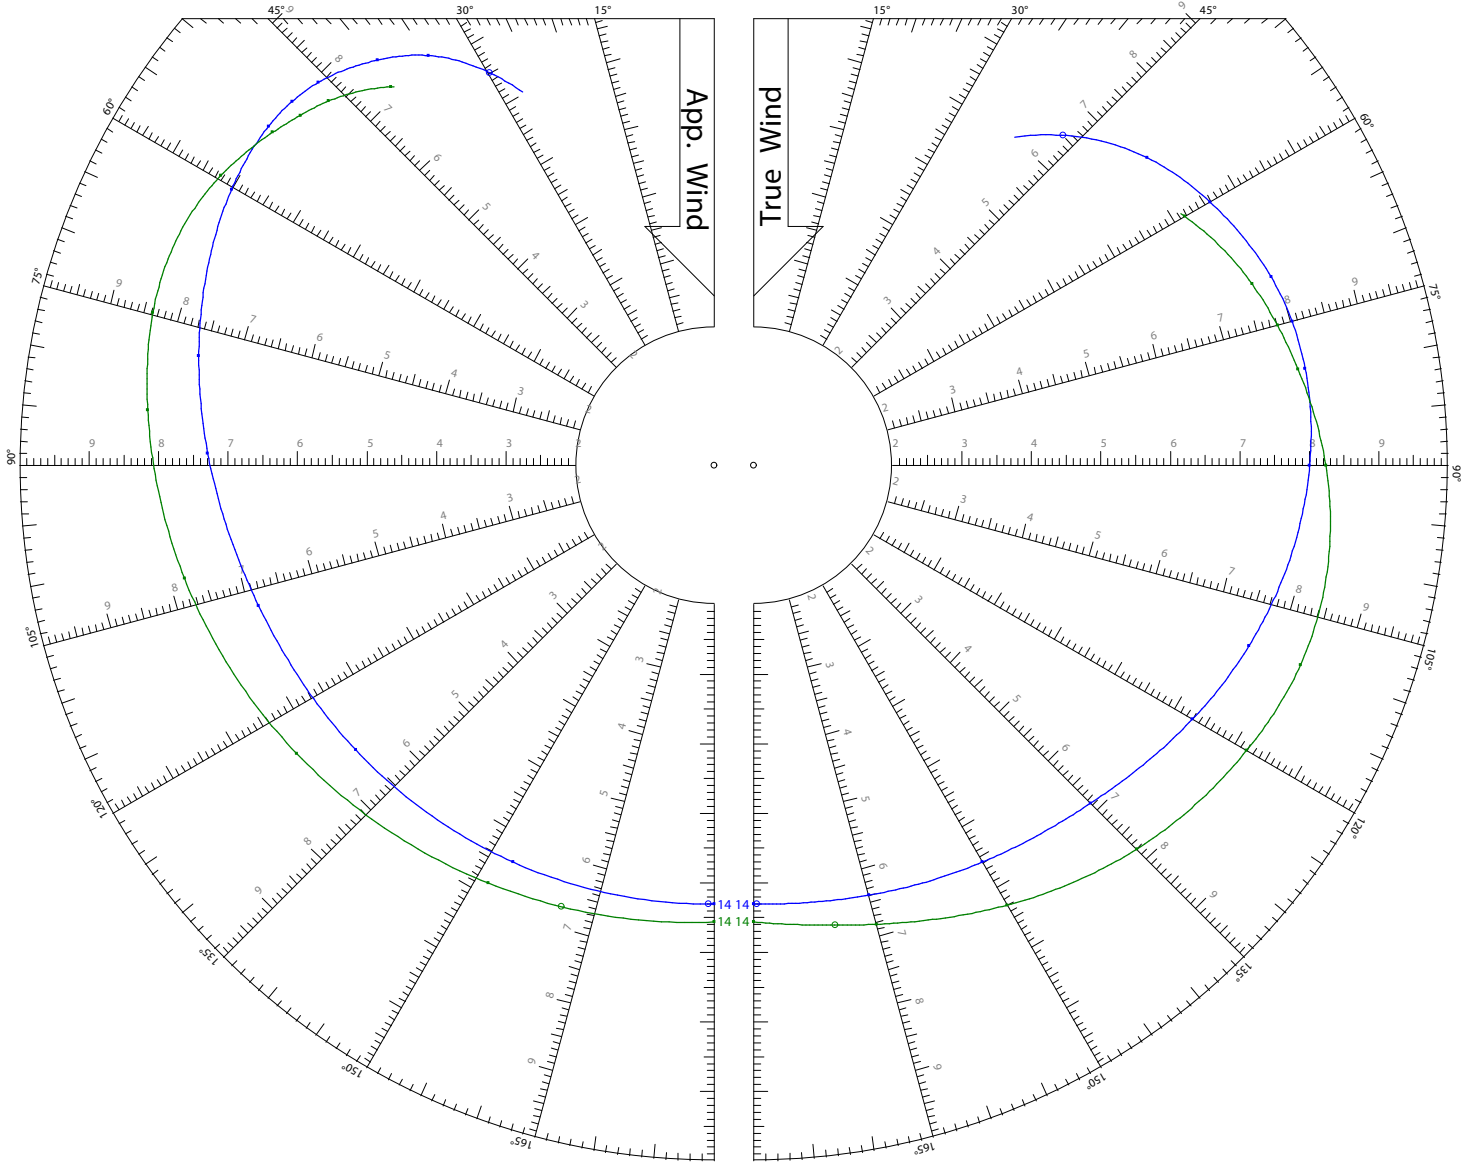

Jib

Symmetric Spinnaker

World Leader in Rating Technology

Speed Guide

TWS: 14 kts

Jib

Symmetric Spinnaker

World Leader in Rating Technology