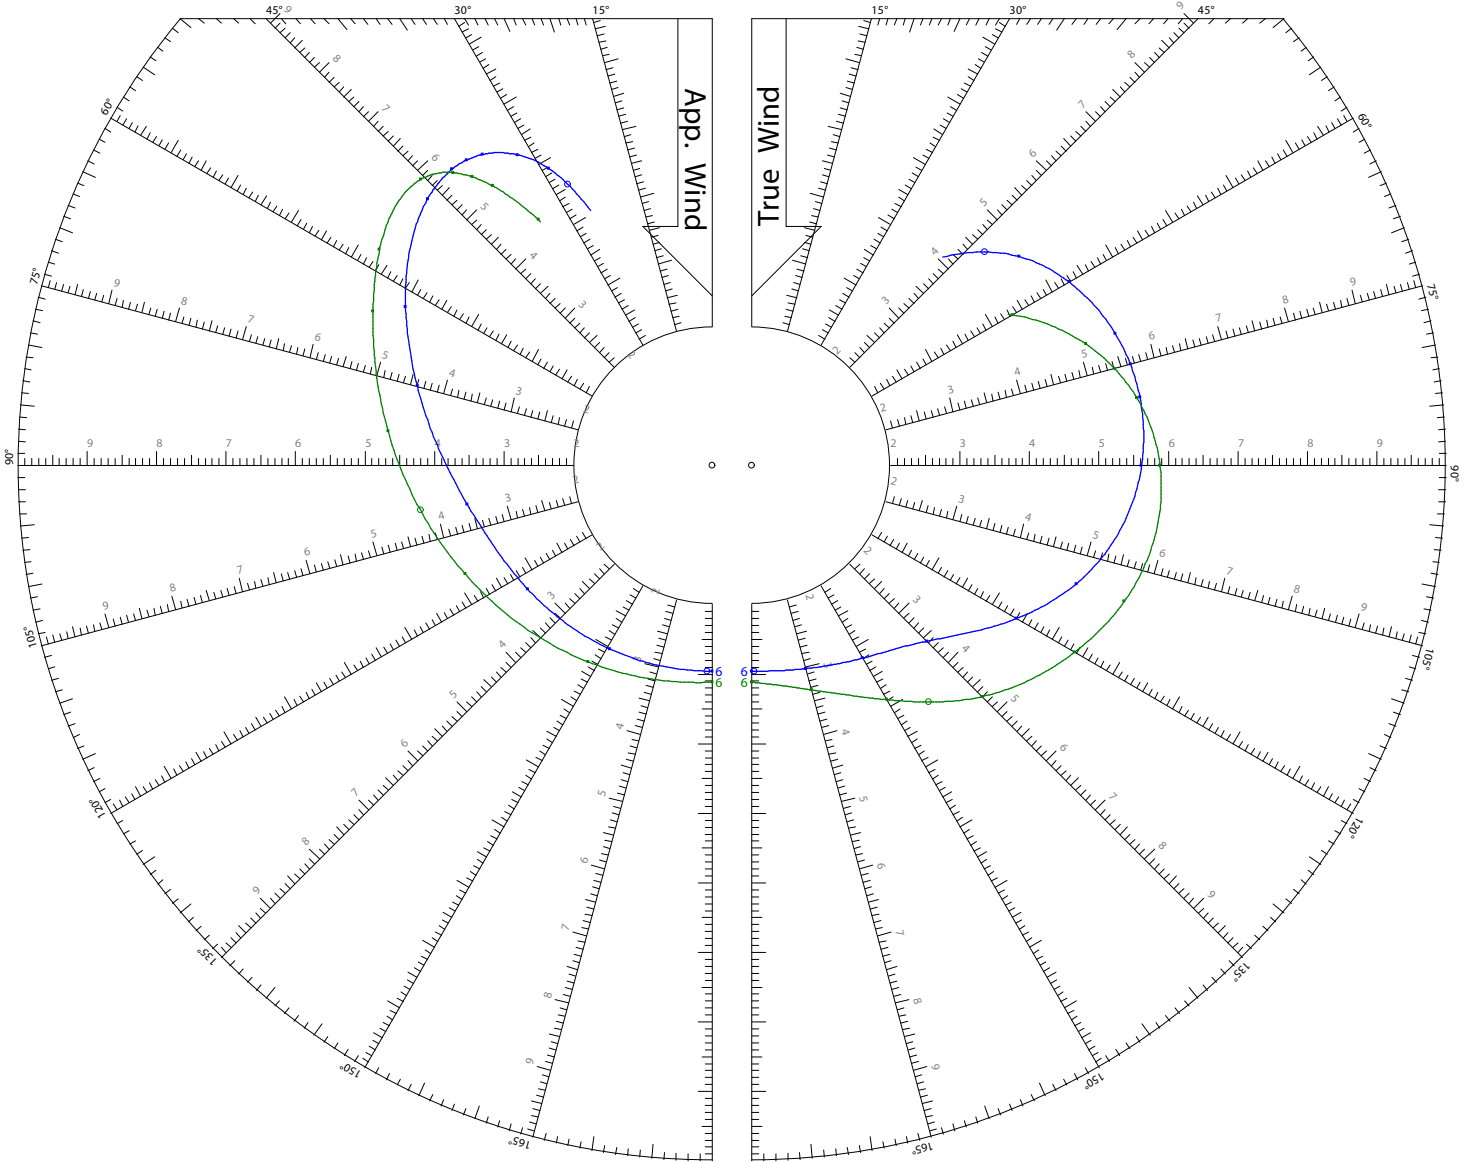

World Leader in Rating Technology

Speed Guide

TWS: 6, 8, 10, 12, 14, 16, 20 kts

Jib

Symmetric Spinnaker

ORC

World Leader in Rating Technology

Speed Guide